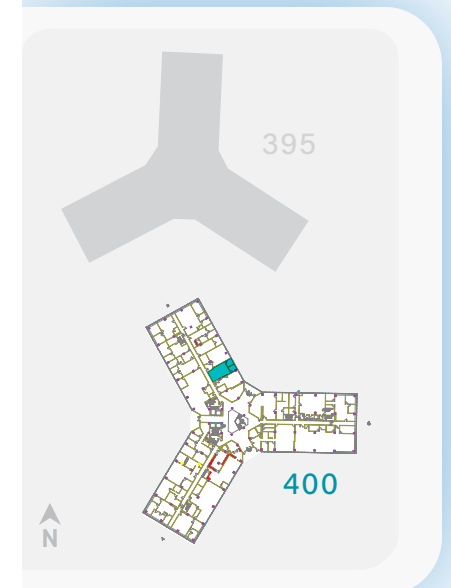

400 OYSTER POINT BLVD.  
SOUTH SAN FRANCISCO, CA 94080

# Suite 125

±852 RSF

[www.oysterpoint.com](http://www.oysterpoint.com)

\*NOT TO SCALE