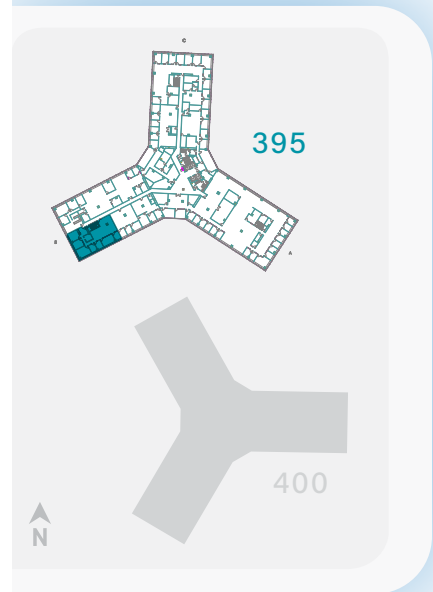

395 OYSTER POINT BLVD.  
SOUTH SAN FRANCISCO, CA 94080

# Suite 309

±3,403 RSF

[www.oysterpoint.com](http://www.oysterpoint.com)

\*NOT TO SCALE