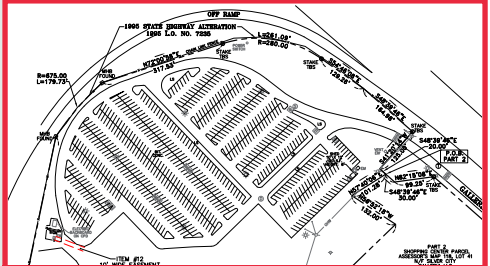

BUILDING 4

±74,500 SF

- + **Total Building Size:** ±74,500 SF
- + **Building Dimensions:** 200'W x 410'L
- + **Clear Height:** 32' - 40'
- + **Dock Positions:** 20 positions;
2 drive-in doors
- + **Trailer Positions:** 36 positions
- + **Parking Spaces:** 95 spaces
- + **Column Spacing:** 50' x 56'

**BUILDING 4 ALTERNATIVE PLAN:
ADDITIONAL PARKING**

±677 AUTOMOBILE PARKING SPACES OR
±176 TRAILER SPACES
(CAN BE CONFIGURED TO SUIT NEEDS)