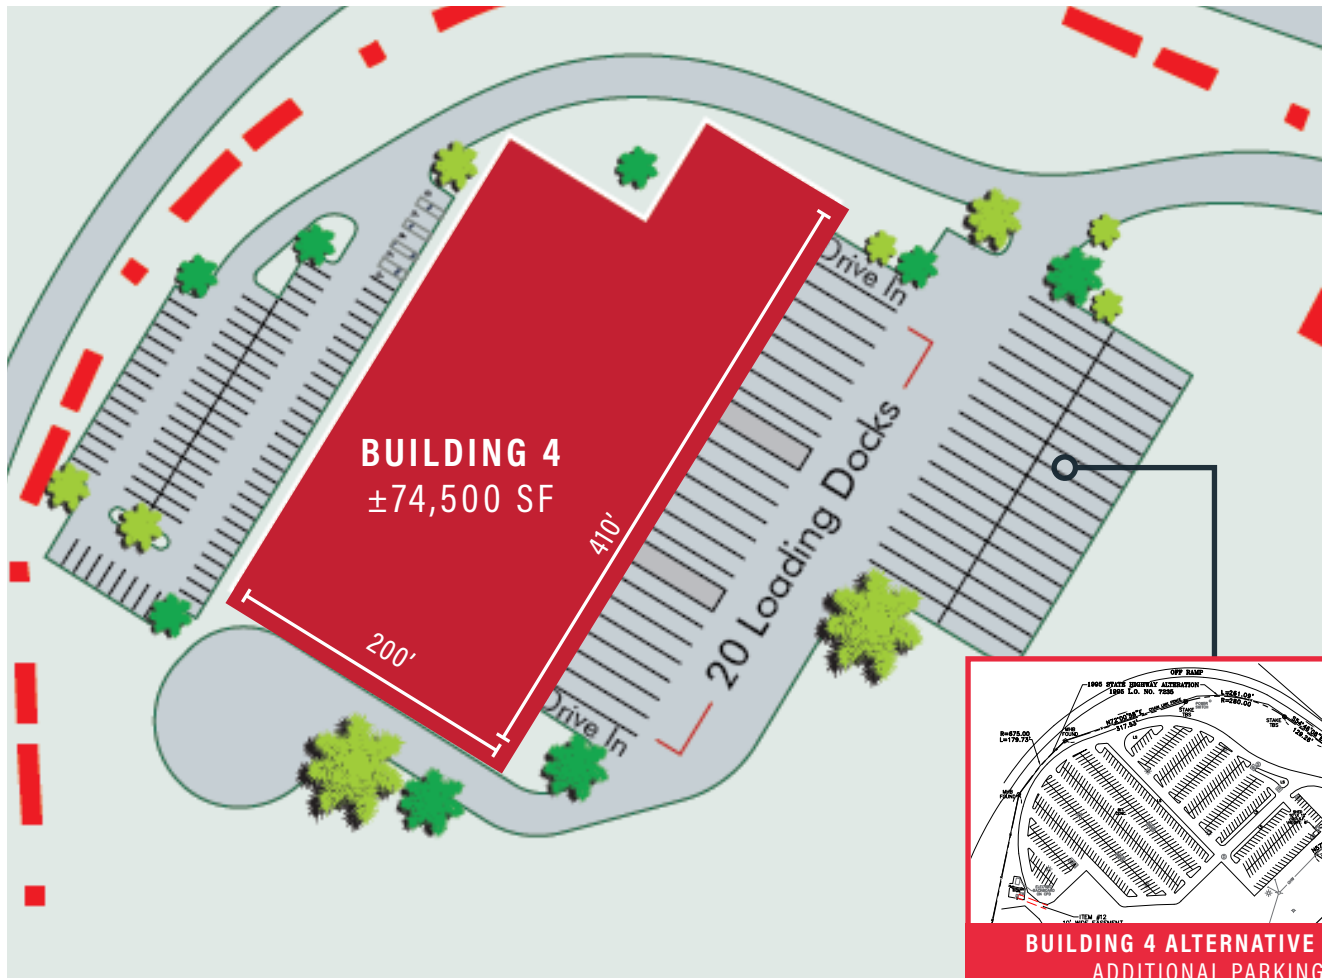

BUILDING 4

±74,500 SF

- + **Total Building Size:** ±74,500 SF
- + **Building Dimensions:** 200'W x 410'L
- + **Clear Height:** 32' - 40'
- + **Dock Positions:** 20 positions;
2 drive-in doors
- + **Trailer Positions:** 36 positions
- + **Parking Spaces:** 95 spaces
- + **Column Spacing:** 50' x 56'

**BUILDING 4 ALTERNATIVE PLAN:
ADDITIONAL PARKING**

±677 AUTOMOBILE PARKING SPACES OR
±176 TRAILER SPACES
(CAN BE CONFIGURED TO SUIT NEEDS)