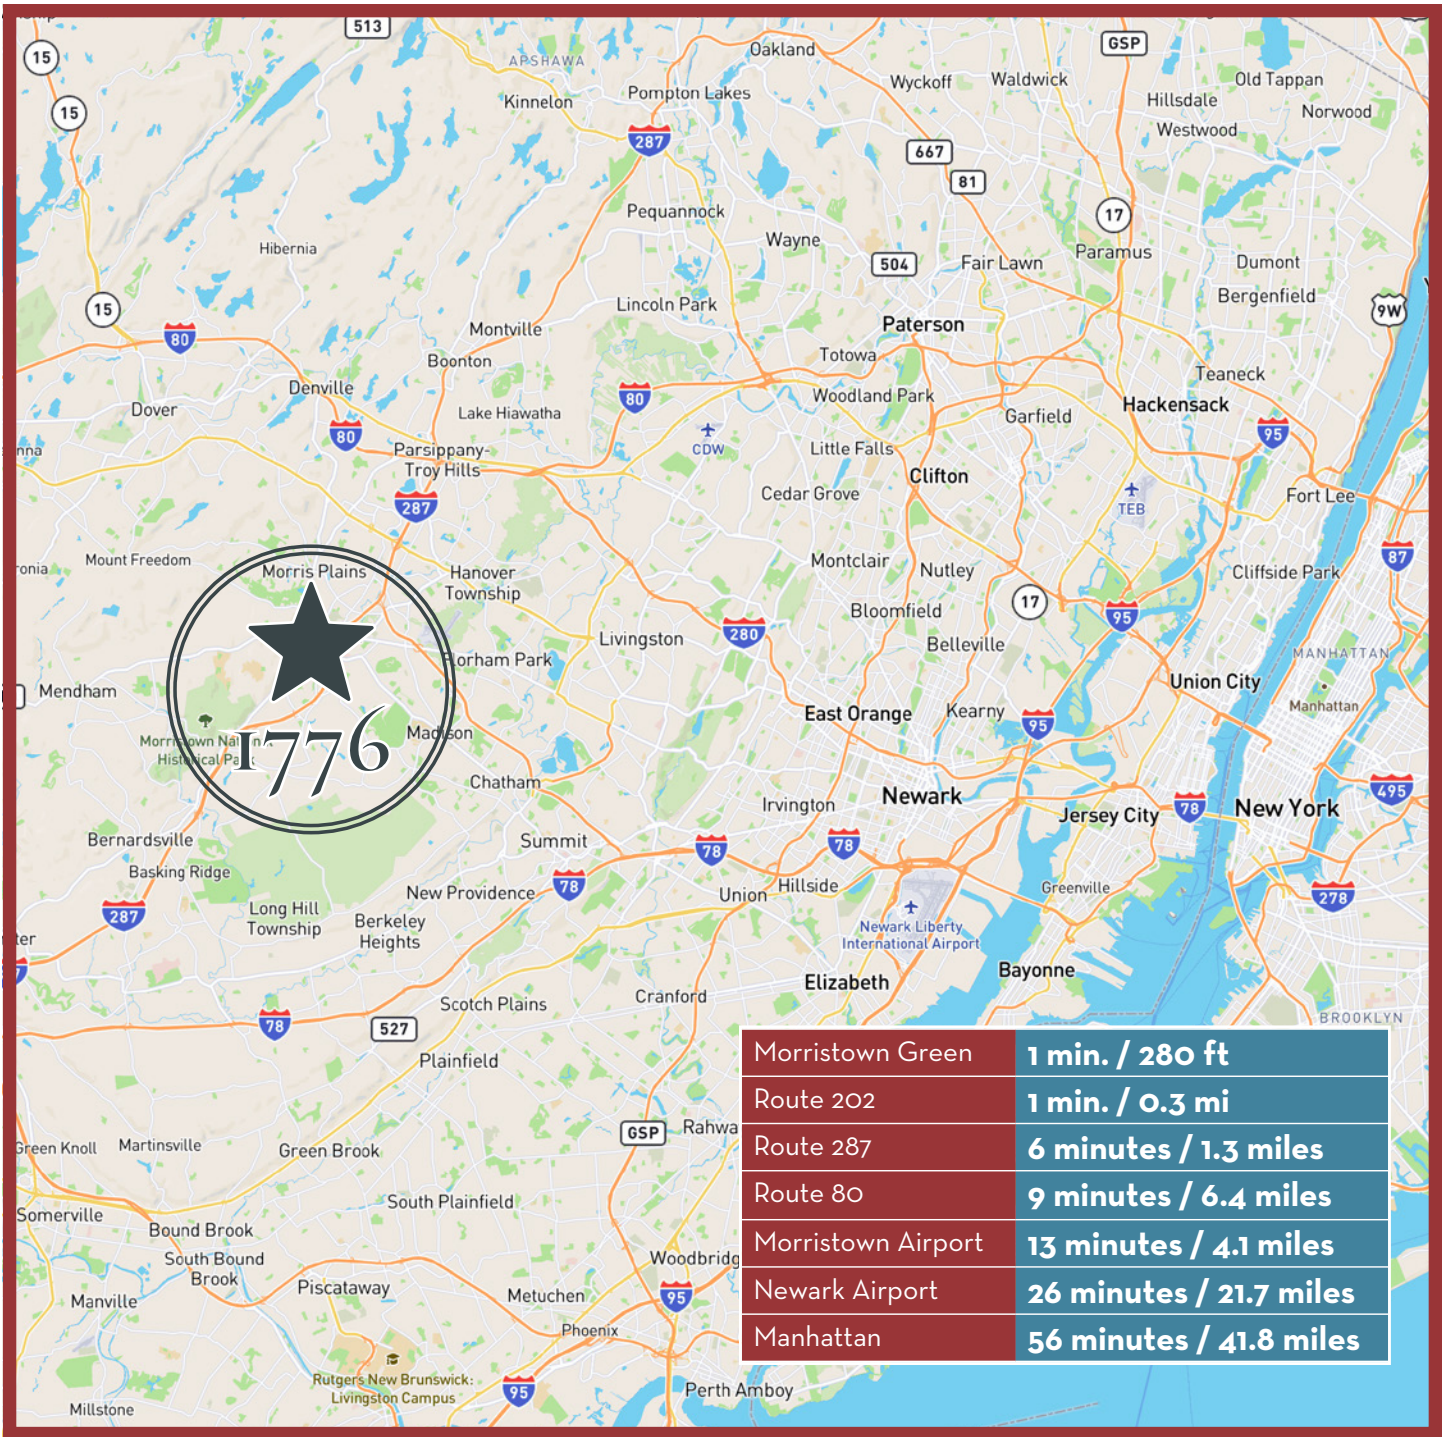

JON WILLIAMS
Senior Vice President
+1 973 437 2028
jon.williams@cbre.com

JAMES PETROVCIK
Associate
+1 973 437 2029
james.petrovcik@cbre.com

DENA SCOTT
Client Services Specialist
+1 973 437 2185
dena.scott@cbre.com

CBRE

VISION
Real Estate Partners

© 2024 CBRE, Inc. All rights reserved. This information has been obtained from sources believed reliable but has not been verified for accuracy or completeness. CBRE, Inc. makes no guarantee, representation or warranty and accepts no responsibility or liability as to the accuracy, completeness, or reliability of the information contained herein. You should conduct a careful, independent investigation of the property and verify all information. Any reliance on this information is solely at your own risk. CBRE and the CBRE logo are service marks of CBRE, Inc. All other marks displayed on this document are the property of their respective owners, and the use of such marks does not imply any affiliation with or endorsement of CBRE. Photos herein are the property of their respective owners. Use of these images without the express written consent of the owner is prohibited.