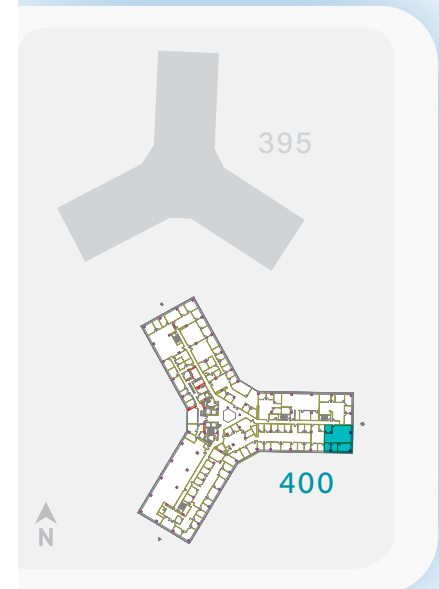

400 OYSTER POINT BLVD.
SOUTH SAN FRANCISCO, CA 94080

Suite 540

±2,098 RSF

www.oysterpoint.com

*NOT TO SCALE