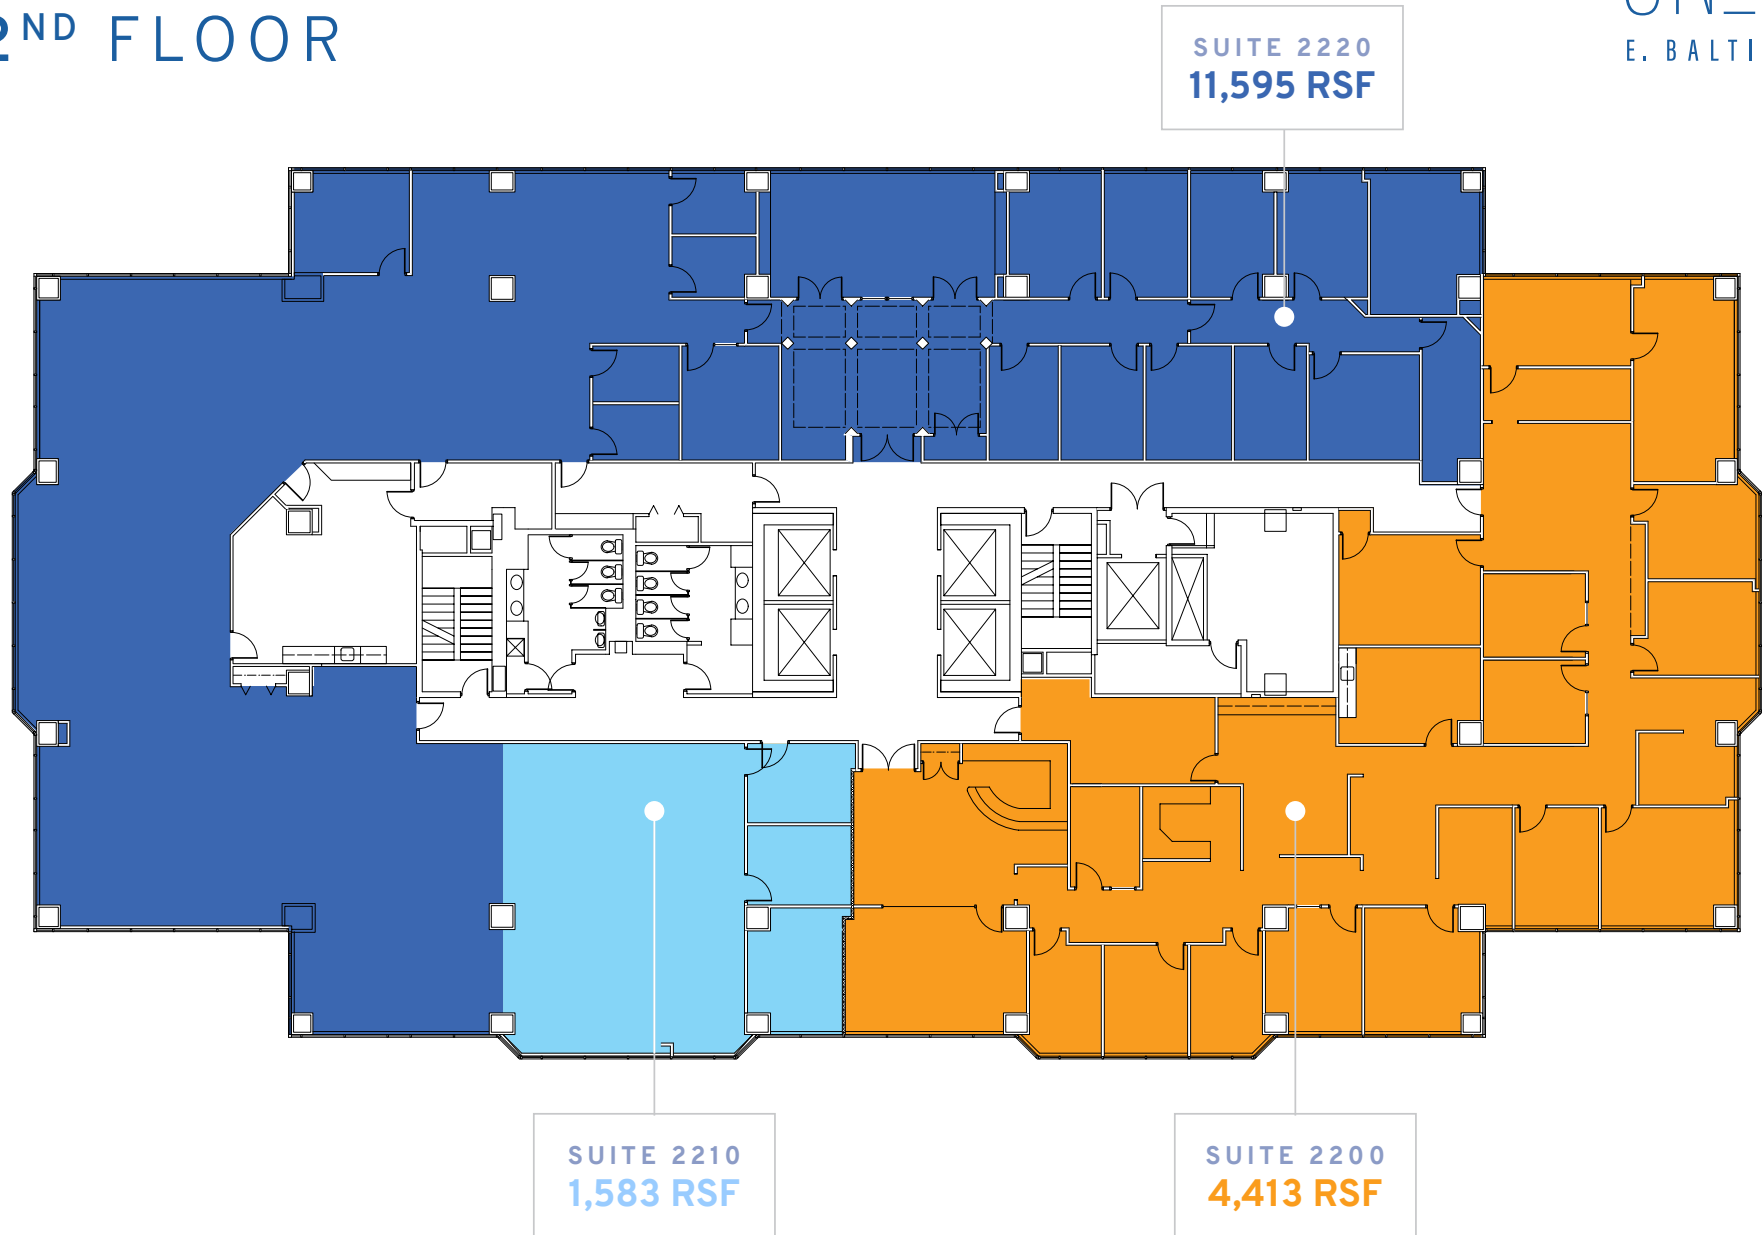

22ND FLOOR

FOR MORE
INFORMATION:

DAVID FIELDS
+1 410 244 3130
david.fields@cbre.com

KEVIN WILLE
+1 410 244 3148
kevin.wille@cbre.com

ADAM CERIBELLI
+1 410 244 3175
adam.ceribelli@cbre.com

JORDANA POLLACK
+1 410 244 3111
jordana.pollack@cbre.com