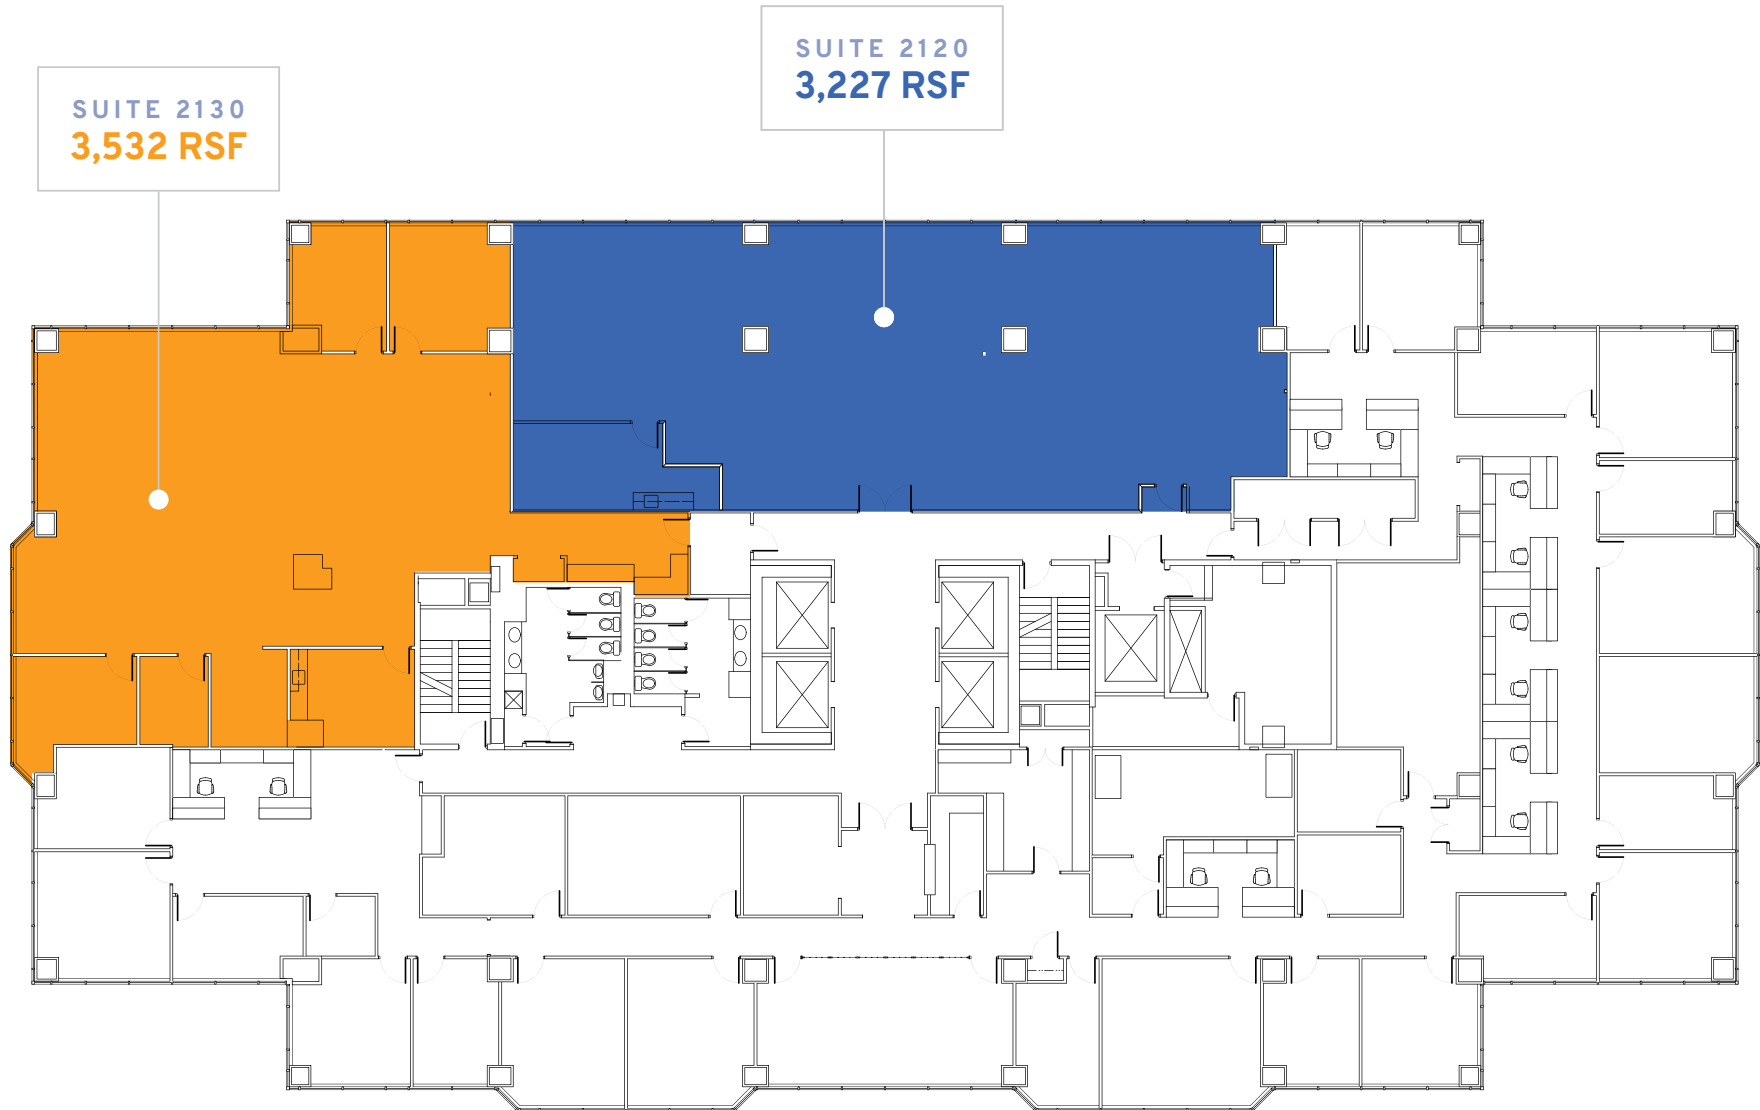

21ST FLOOR

FOR MORE
INFORMATION:

DAVID FIELDS
+1 410 244 3130
david.fields@cbre.com

KEVIN WILLE
+1 410 244 3148
kevin.wille@cbre.com

ADAM CERIBELLI
+1 410 244 3175
adam.ceribelli@cbre.com

JORDANA POLLACK
+1 410 244 3111
jordana.pollack@cbre.com