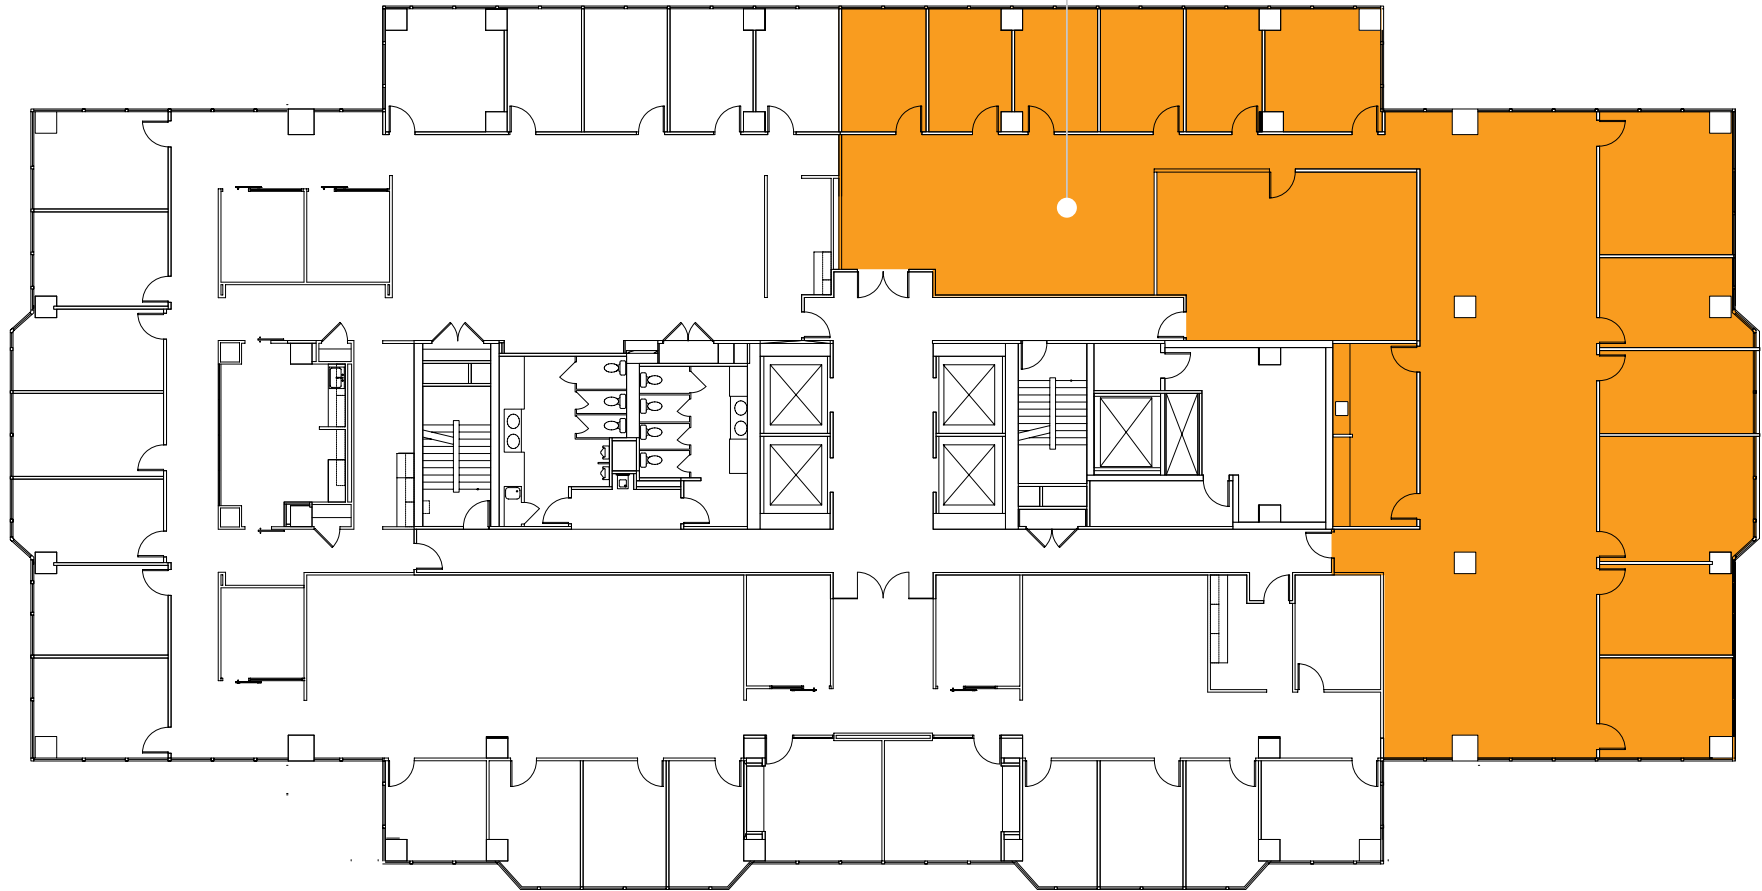

24TH FLOOR

SUITE 2401
6,296 RSF

FOR MORE
INFORMATION:

DAVID FIELDS
+1 410 244 3130
david.fields@cbre.com

KEVIN WILLE
+1 410 244 3148
kevin.wille@cbre.com

ADAM CERIBELLI
+1 410 244 3175
adam.ceribelli@cbre.com

JORDANA POLLACK
+1 410 244 3111
jordana.pollack@cbre.com