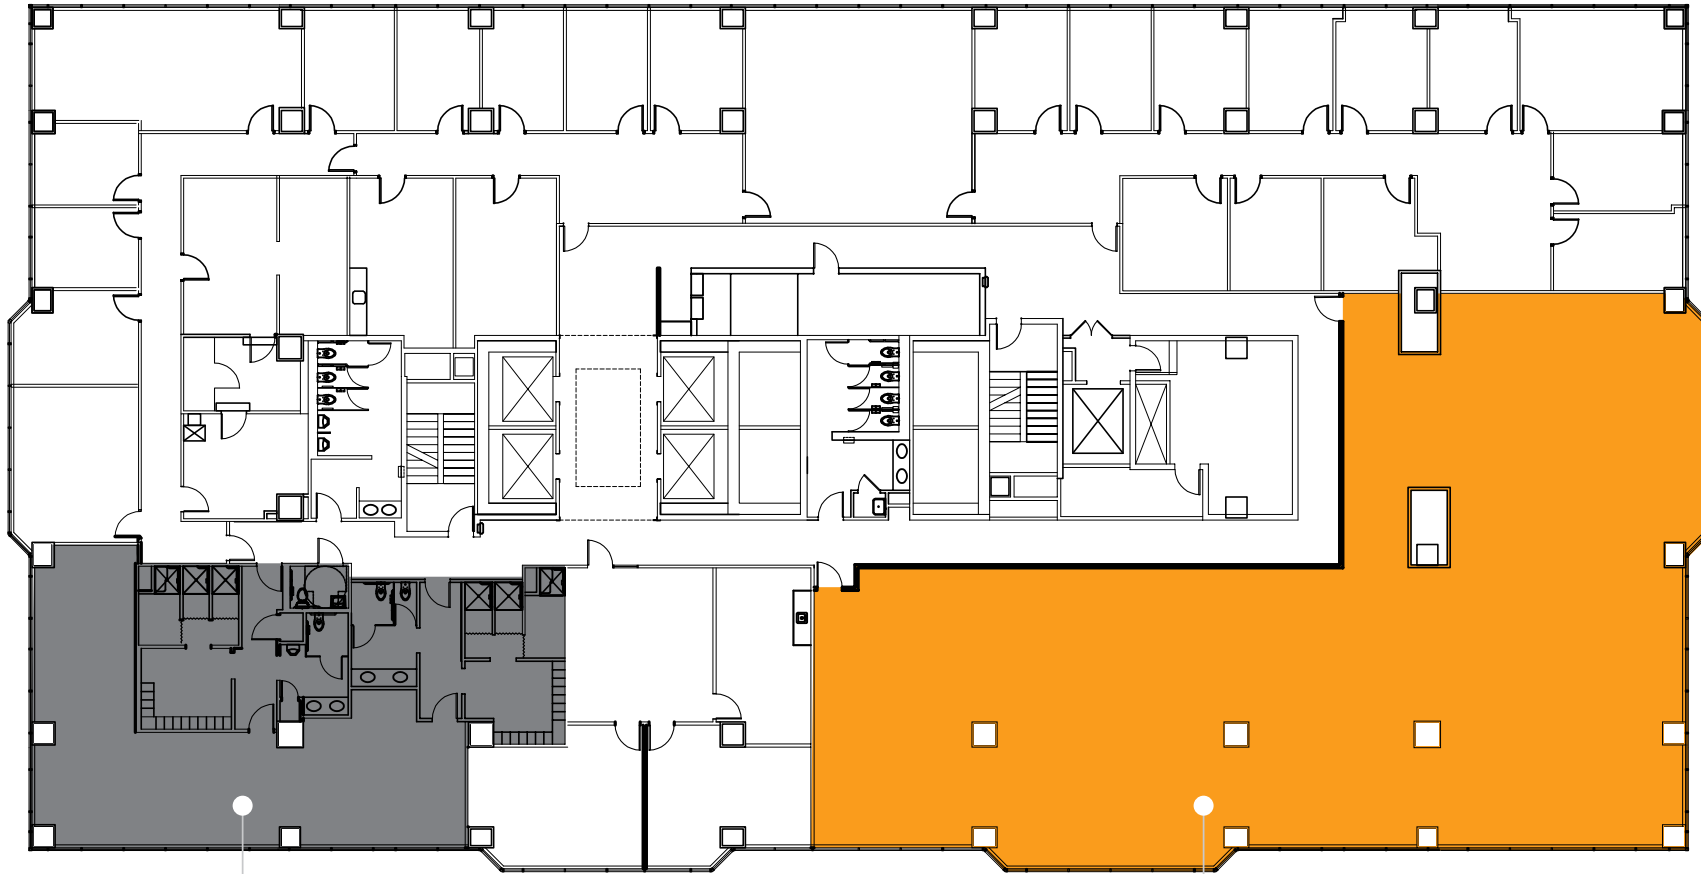

8TH FLOOR

FITNESS CENTER

SUITE 860
6,253 SRF

FOR MORE
INFORMATION:

DAVID FIELDS
+1 410 244 3130
david.fields@cbre.com

KEVIN WILLE
+1 410 244 3148
kevin.wille@cbre.com

ADAM CERIBELLI
+1 410 244 3175
adam.ceribelli@cbre.com