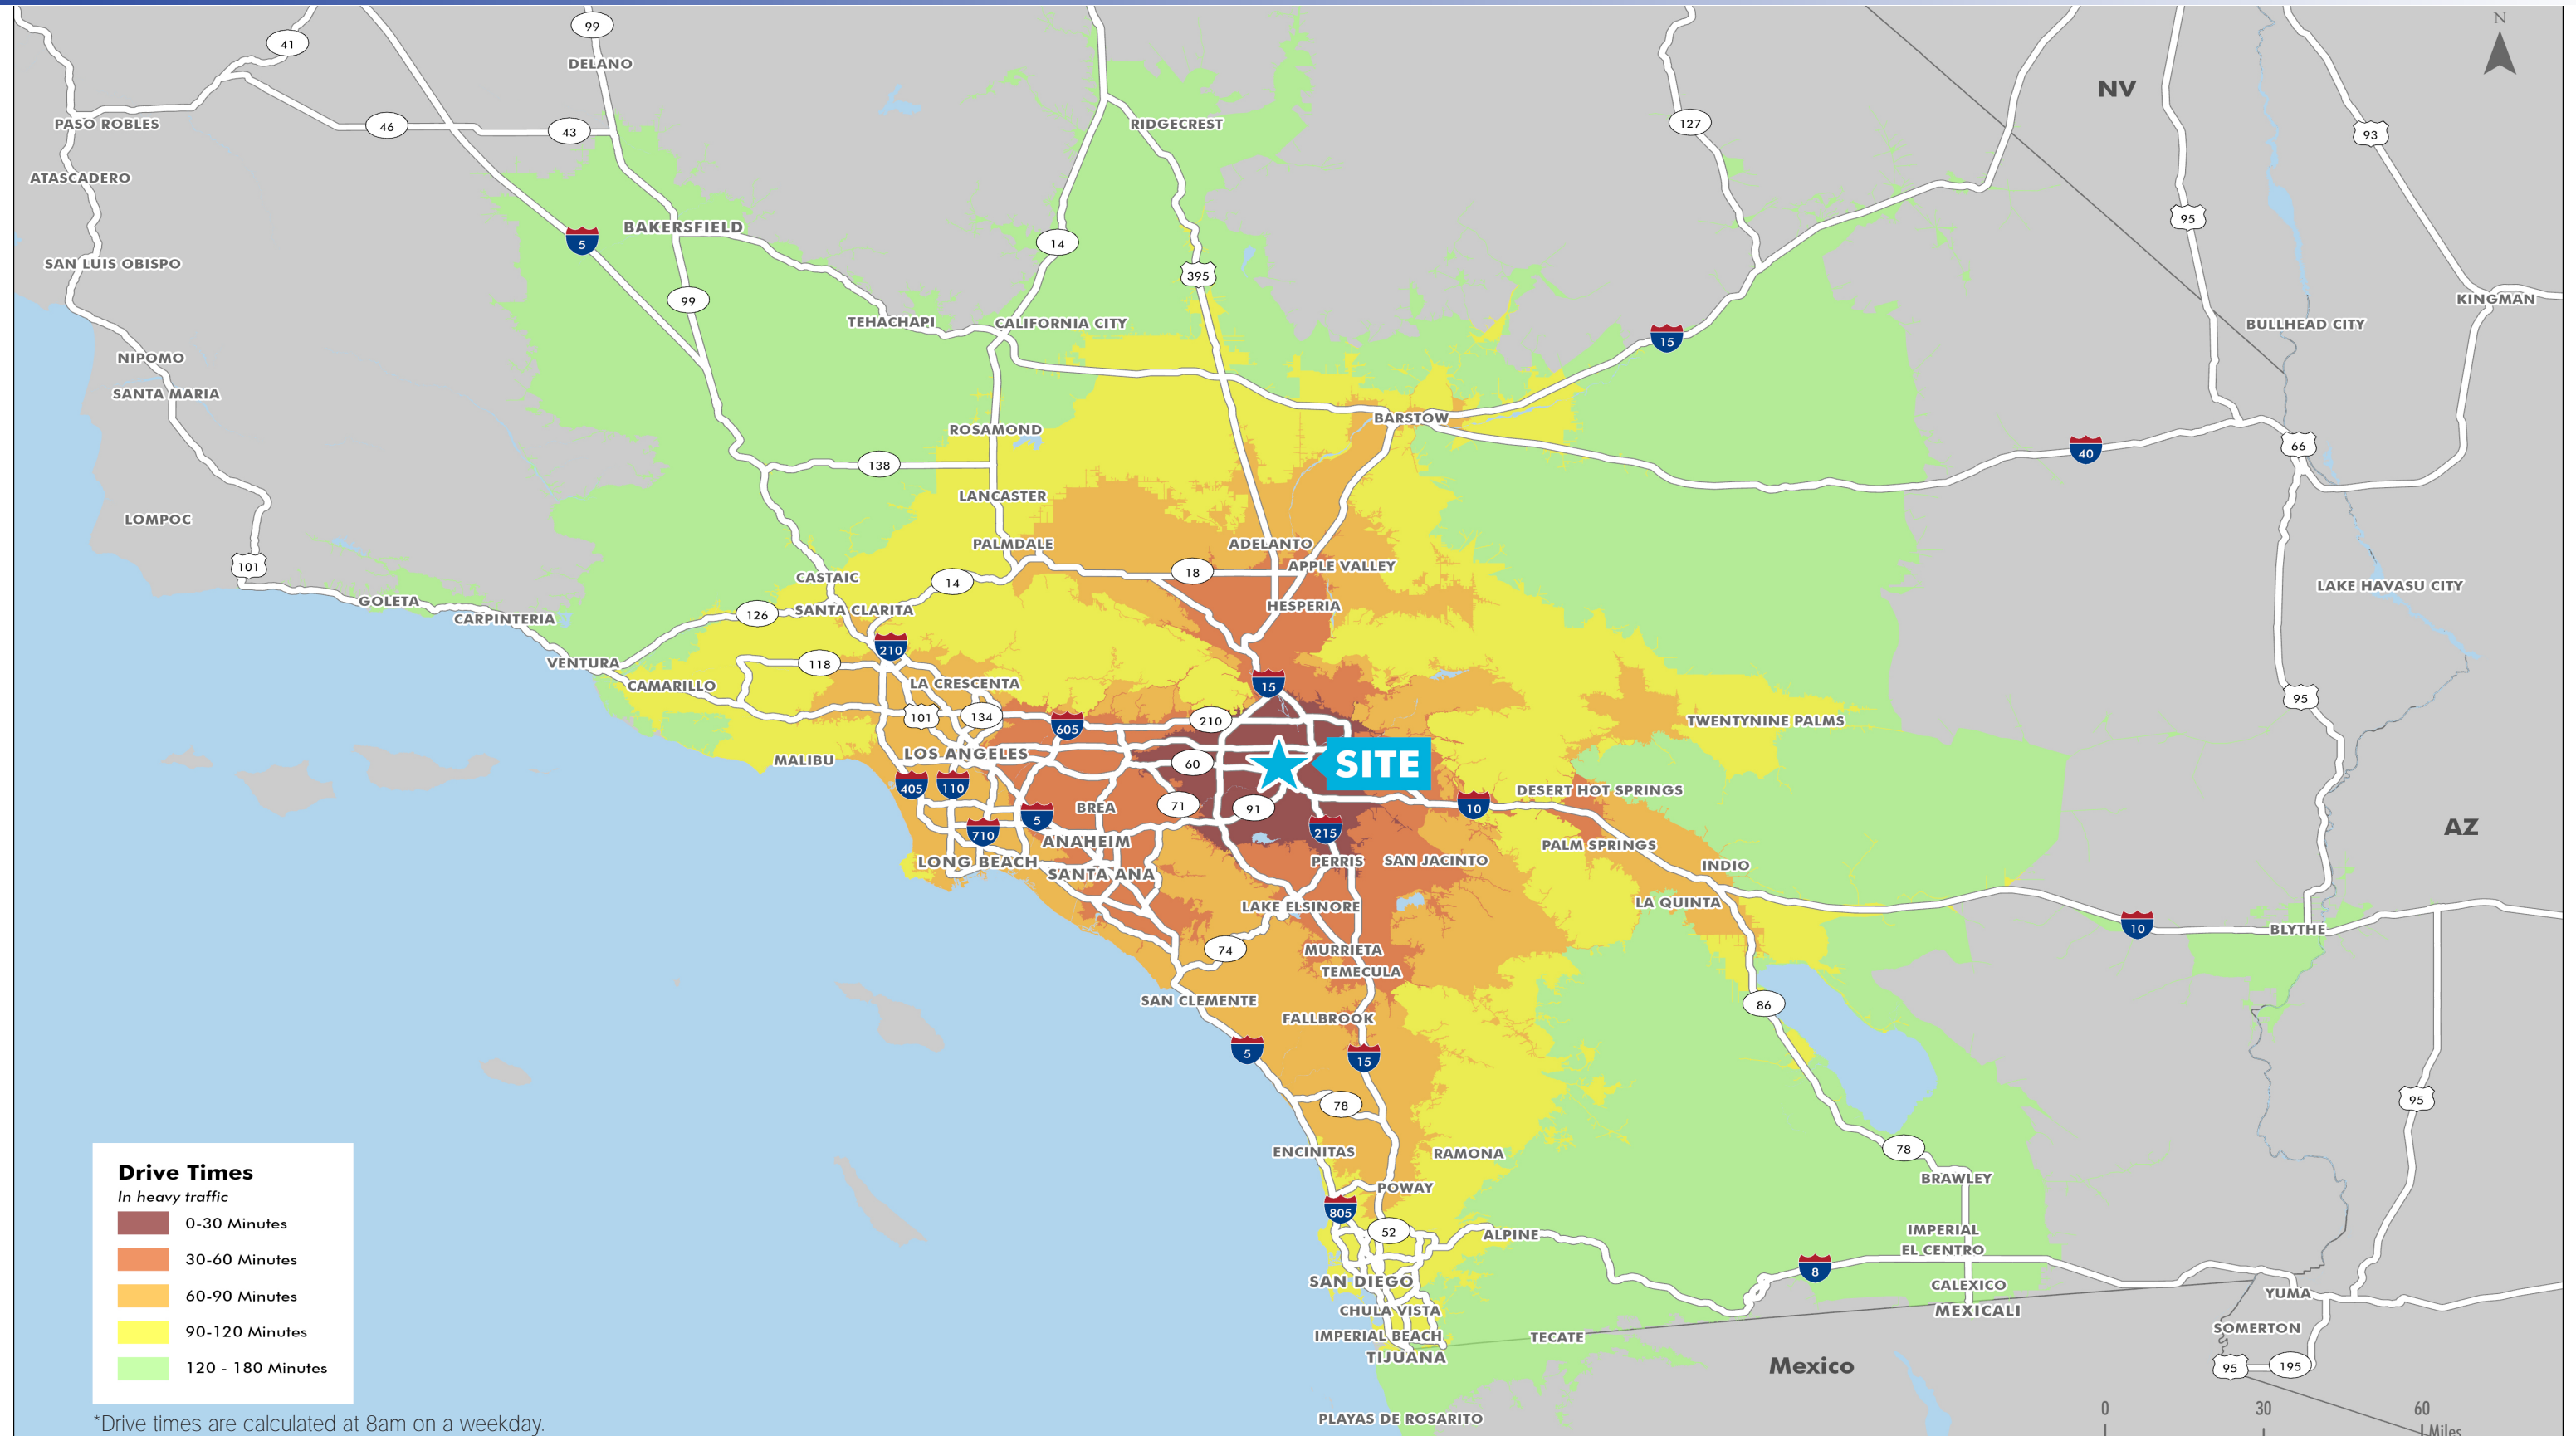

DRIVE TIME HEAT MAP

PGIM REAL ESTATE

© 2020 CBRE, Inc. All rights reserved. This information has been obtained from sources believed reliable, but has not been verified for accuracy or completeness. You should conduct a careful, independent investigation of the property and verify all information. Any reliance on this information is solely at your own risk. CBRE and the CBRE logo are service marks of CBRE, Inc. All other marks displayed on this document are the property of their respective owners, and the use of such logos does not imply any affiliation with or endorsement of CBRE.