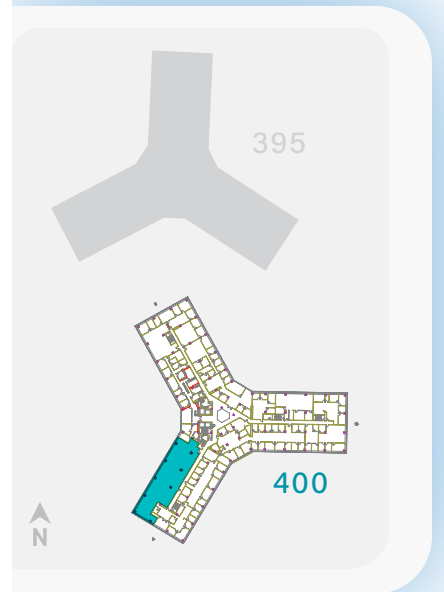

400 OYSTER POINT BLVD.
SOUTH SAN FRANCISCO, CA 94080

Suite 507

±6,249 RSF

www.oysterpoint.com

*NOT TO SCALE