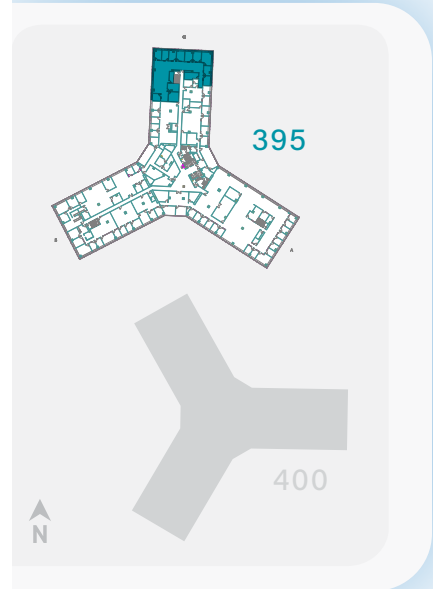

395 OYSTER POINT BLVD.  
SOUTH SAN FRANCISCO, CA 94080

# Suite 319

±6,366 RSF

[www.oysterpoint.com](http://www.oysterpoint.com)

\*NOT TO SCALE