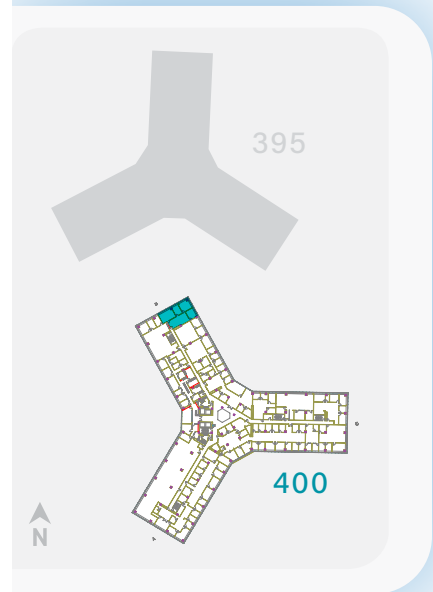

400 OYSTER POINT BLVD.
SOUTH SAN FRANCISCO, CA 94080

Suite 526

±1,884 RSF

www.oysterpoint.com

*NOT TO SCALE