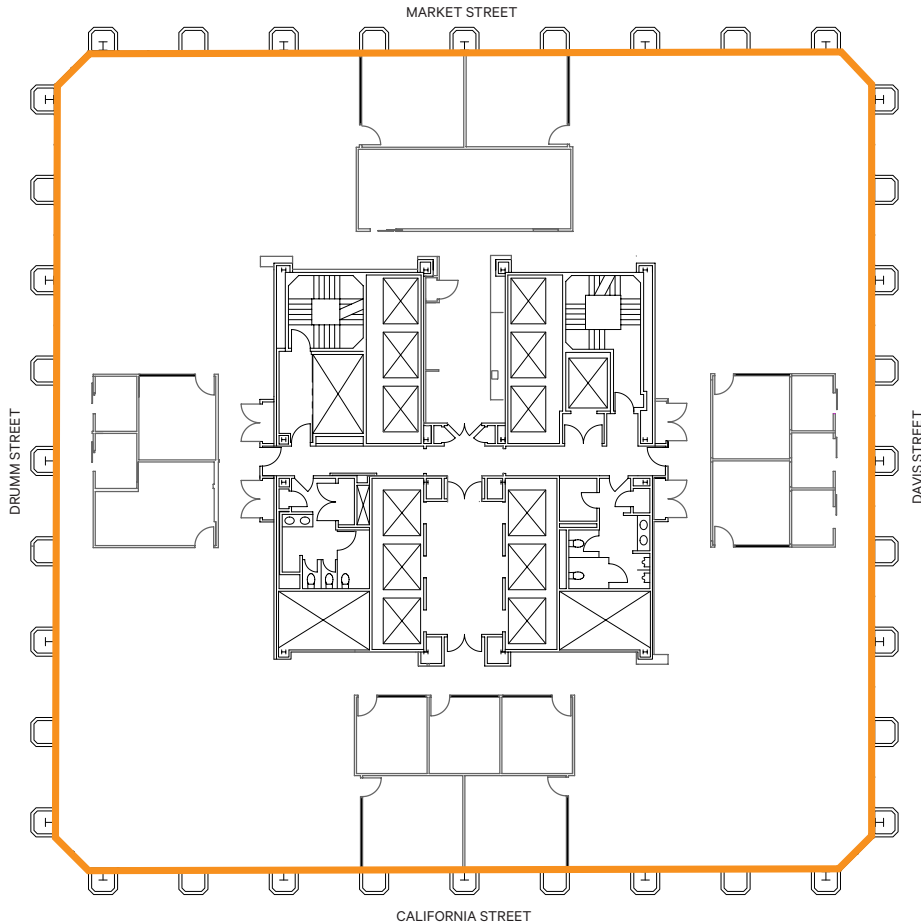

8th Floor

SUITE 800

16,852 SF
AVAILABLE 9/1/2023

[VIEW VIRTUAL TOUR](#)

FEATURES

- 10 offices/meeting rooms
- Large boardroom
- Kitchen
- Open work area with beautiful natural light and city views

Hypthetical Suite

Hypothetical Suite

7th Floor

SUITE 700

16,852 SF
AVAILABLE 9/1/2023

[VIEW VIRTUAL TOUR](#)

FEATURES

- 8 offices/meeting rooms
- Large boardroom
- Small conference room
- Kitchen
- Open area

Hypthetical Suite

Hypothetical Suite

6th Floor

SUITE 600

16,852 SF
AVAILABLE 9/1/2023

[VIEW VIRTUAL TOUR](#)

FEATURES

- 13 offices/meeting rooms
- 2 conference rooms
- Mailroom
- Kitchen
- Open area

Hypthetical Suite

Hypothetical Suite

5th Floor

SUITE 500

16,852 SF
AVAILABLE 9/1/2023

[VIEW VIRTUAL TOUR](#)

FEATURES

- 6 offices/meeting rooms
- Large conference room
- All hands area
- Kitchen
- Open area

Hypthetical Suite