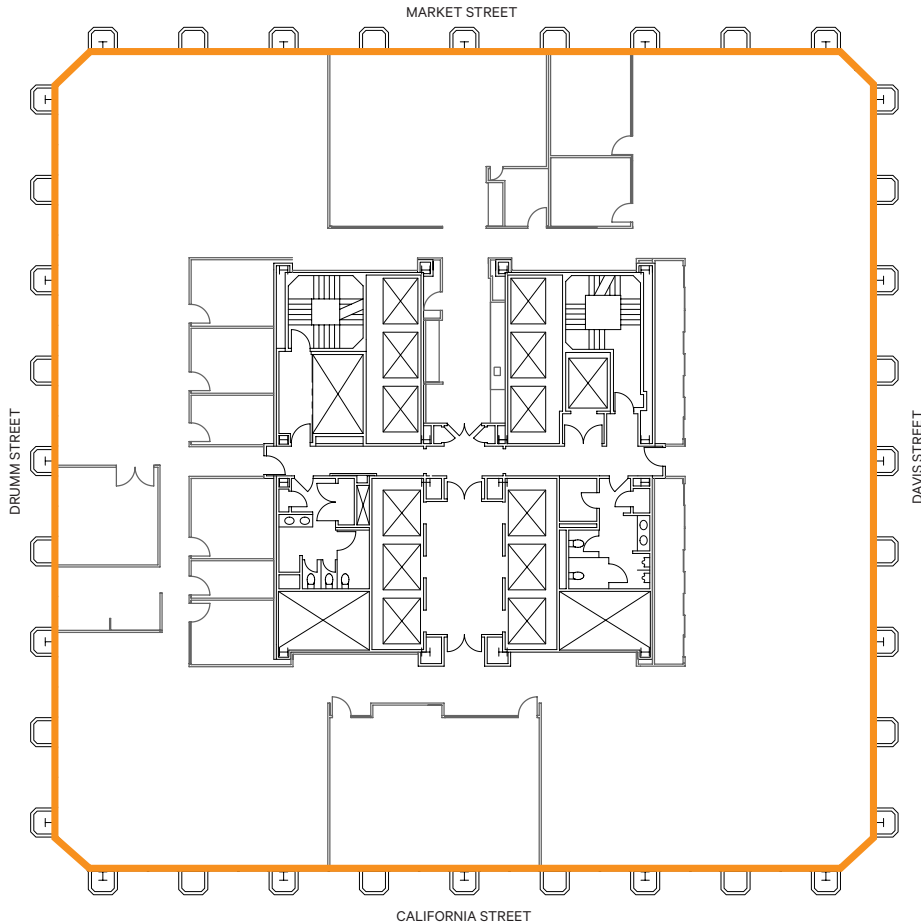

Hypothetical Suite

7th Floor

SUITE 700

16,852 SF
AVAILABLE 9/1/2023

[VIEW VIRTUAL TOUR](#)

FEATURES

- 8 offices/meeting rooms
- Large boardroom
- Small conference room
- Kitchen
- Open area

Hypthetical Suite

Hypothetical Suite

6th Floor

SUITE 600

16,852 SF
AVAILABLE 9/1/2023

[VIEW VIRTUAL TOUR](#)

FEATURES

- 13 offices/meeting rooms
- 2 conference rooms
- Mailroom
- Kitchen
- Open area

Hypthetical Suite

Hypothetical Suite

5th Floor

SUITE 500

16,852 SF
AVAILABLE 9/1/2023

[VIEW VIRTUAL TOUR](#)

FEATURES

- 6 offices/meeting rooms
- Large conference room
- All hands area
- Kitchen
- Open area

Hypthetical Suite

Hypothetical Suite

3rd Floor

SUITE 300

10,507 SF
AVAILABLE NOW

[VIEW VIRTUAL TOUR](#)

FEATURES

- 23 private offices
- 4 conference rooms
- Open area
- Break area
- Lounge