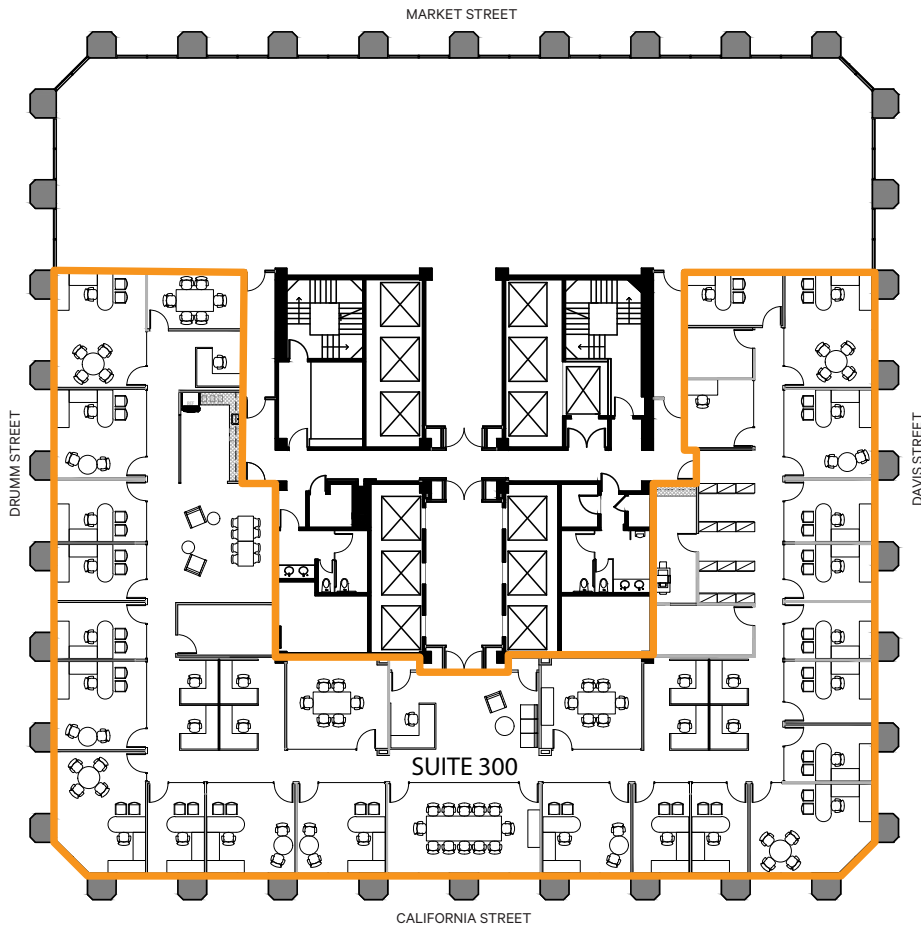

18th Floor

SUITE 1800

16,351 SF
AVAILABLE NOW

FEATURES

- Beautiful water and city views
- Private office intensive with 25 offices
- 4 conference rooms
- Boardroom
- Spacious lunchroom

Hypthetical Suite

Hypothetical Suite

Hypothetical Suite

6th Floor

SUITE 600

16,852 SF
AVAILABLE 9/1/2023

[VIEW VIRTUAL TOUR](#)

FEATURES

- 13 offices/meeting rooms
- 2 conference rooms
- Mailroom
- Kitchen
- Open area

Hypthetical Suite

Hypothetical Suite

5th Floor

SUITE 500

16,852 SF
AVAILABLE 9/1/2023

[VIEW VIRTUAL TOUR](#)

FEATURES

- 6 offices/meeting rooms
- Large conference room
- All hands area
- Kitchen
- Open area

Hypthetical Suite

Hypothetical Suite

3rd Floor

SUITE 300

10,507 SF
AVAILABLE NOW

[VIEW VIRTUAL TOUR](#)

FEATURES

- 23 private offices
- 4 conference rooms
- Open area
- Break area
- Lounge