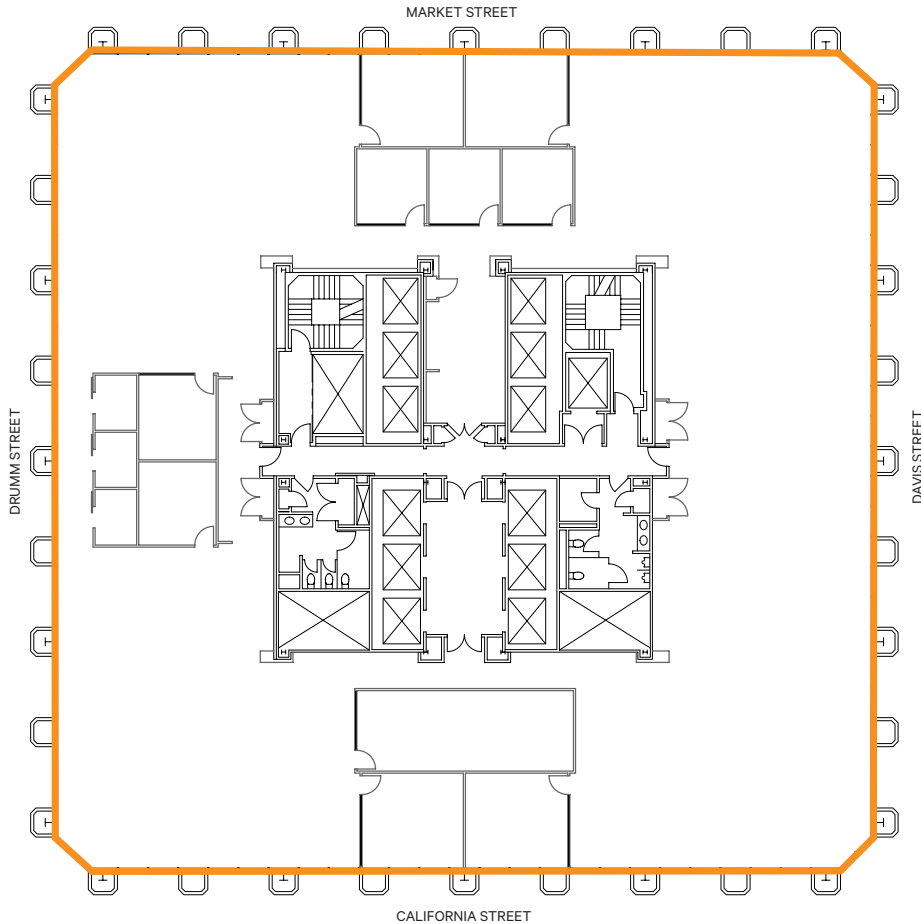

18th Floor

SUITE 1800

16,351 SF
AVAILABLE NOW

FEATURES

- Beautiful water and city views
- Private office intensive with 25 offices
- 4 conference rooms
- Boardroom
- Spacious lunchroom

Hypthetical Suite

Hypothetical Suite

8th Floor

SUITE 800

16,852 SF
AVAILABLE 9/1/2023

[VIEW VIRTUAL TOUR](#)

FEATURES

- 10 offices/meeting rooms
- Large boardroom
- Kitchen
- Open work area with beautiful natural light and city views

Hypthetical Suite

Hypothetical Suite

7th Floor

SUITE 700

16,852 SF
AVAILABLE 9/1/2023

[VIEW VIRTUAL TOUR](#)

FEATURES

- 8 offices/meeting rooms
- Large boardroom
- Small conference room
- Kitchen
- Open area

Hypthetical Suite

Hypothetical Suite

6th Floor

SUITE 600

16,852 SF
AVAILABLE 9/1/2023

[VIEW VIRTUAL TOUR](#)

FEATURES

- 13 offices/meeting rooms
- 2 conference rooms
- Mailroom
- Kitchen
- Open area

Hypthetical Suite