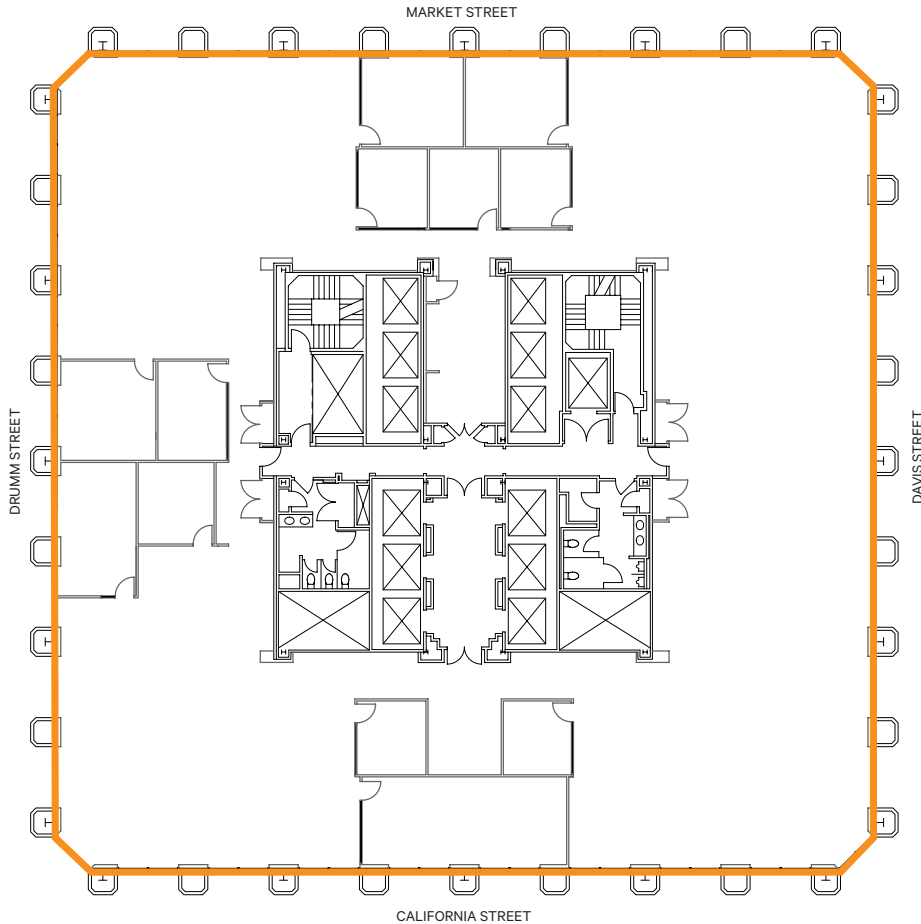

18th Floor

SUITE 1800

16,351 SF
AVAILABLE NOW

FEATURES

- Beautiful water and city views
- Private office intensive with 25 offices
- 4 conference rooms
- Boardroom
- Spacious lunchroom

Hypthetical Suite

Hypothetical Suite

8th Floor

SUITE 800

16,852 SF
AVAILABLE 9/1/2023

[VIEW VIRTUAL TOUR](#)

FEATURES

- 10 offices/meeting rooms
- Large boardroom
- Kitchen
- Open work area with beautiful natural light and city views

Hypthetical Suite

Hypothetical Suite

7th Floor

SUITE 700

16,852 SF
AVAILABLE 9/1/2023

[VIEW VIRTUAL TOUR](#)

FEATURES

- 8 offices/meeting rooms
- Large boardroom
- Small conference room
- Kitchen
- Open area

Hypthetical Suite

Hypothetical Suite

5th Floor

SUITE 500

16,852 SF
AVAILABLE 9/1/2023

[VIEW VIRTUAL TOUR](#)

FEATURES

- 6 offices/meeting rooms
- Large conference room
- All hands area
- Kitchen
- Open area

Hypthetical Suite