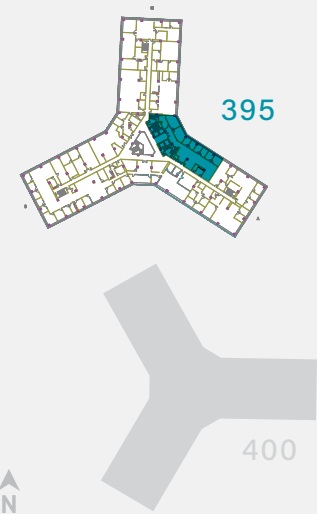

395 OYSTER POINT BLVD.
SOUTH SAN FRANCISCO, CA 94080

Suite 218

±4,621 RSF

www.oysterpoint.com

*NOT TO SCALE