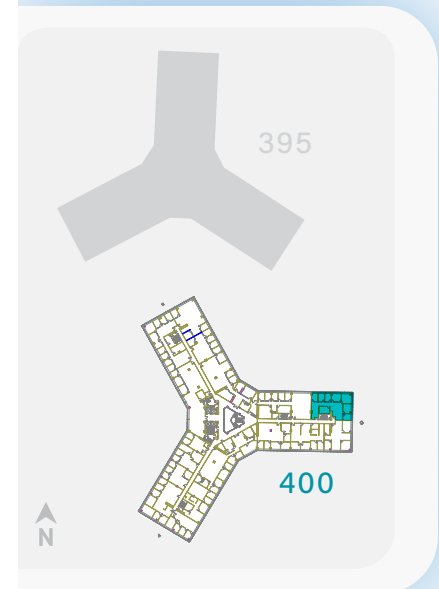

400 OYSTER POINT BLVD.
SOUTH SAN FRANCISCO, CA 94080

Suite 229

±2,861 RSF

www.oysterpoint.com

*NOT TO SCALE