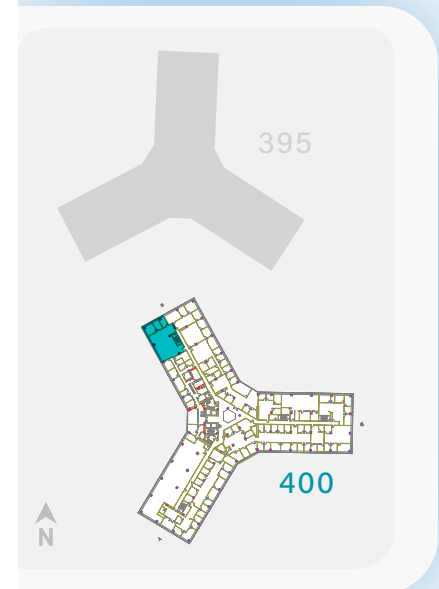

400 OYSTER POINT BLVD.  
SOUTH SAN FRANCISCO, CA 94080

# Suite 517

±2,890 RSF

[www.oysterpoint.com](http://www.oysterpoint.com)

\*NOT TO SCALE