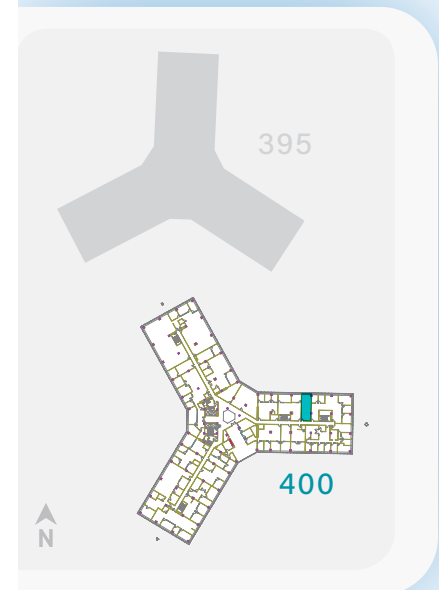

400 OYSTER POINT BLVD.
SOUTH SAN FRANCISCO, CA 94080

Suite 430

±751 RSF

www.oysterpoint.com

*NOT TO SCALE